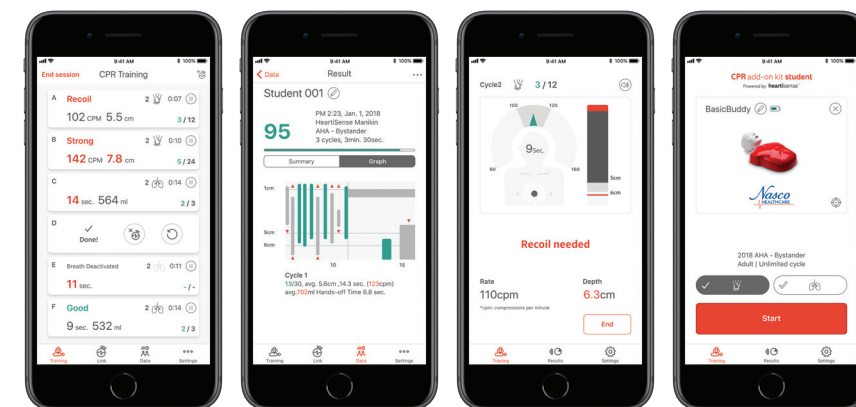

CPR Add-On Kit powered by Heartisense™ App*

Links up with six manikins at once. Instructors can monitor students using iPhone®, iPad® or Android™ tablets and smartphones with the option to export/print results.

*iPhone®, iPad® and Android™ tablets/smartphones not included. These manikins are intended to be used as an instructional aide in the teaching and demonstrating of live rescue training. Actual products may vary slightly from photos. Nasco Healthcare reserves the right to change product colors, materials, supplies or functions as needed.