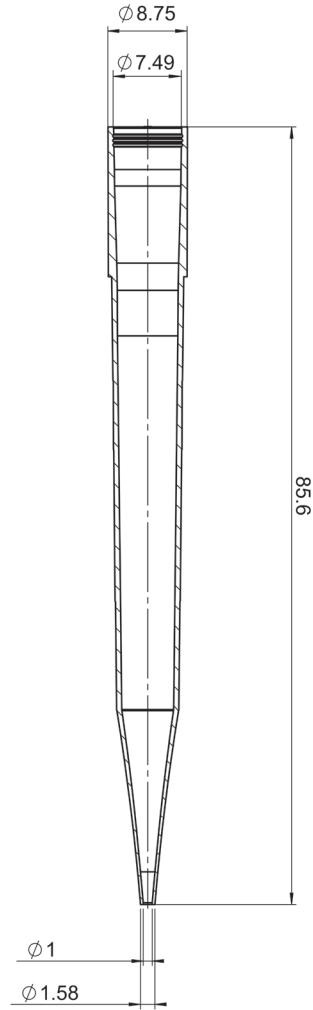

50 – 1250 µl Pipette tips

732014 | 732034

Dimensions in mm

| | |
|------------------|---|
| Volume | 50 – 1250 µl |
| Material | PP; autoclavable at 121 °C (2 bar) acc. to DIN EN 285 |
| Color | transparent |
| Packaging | bulk |
| Quality | Produced under cleanroom conditions |