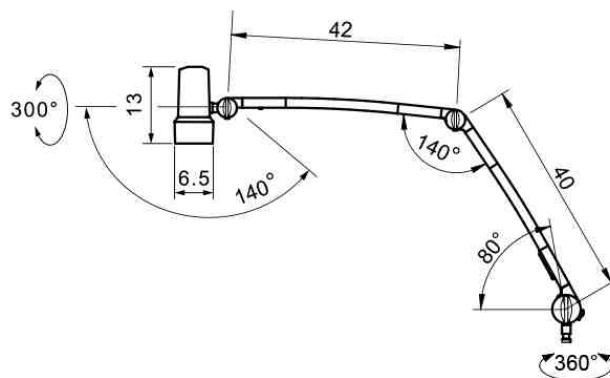

fitted with	LED module - Energy efficiency category A+ reading optic
illuminancefield @ 50 cm	5 000 lx
illuminance @ 50 cm	> 93
color rendering index (CRI)	4 400 K
color temperature	electronic plug-in transformer
work equipment	1.7 m (66.92 in)
mains lead	polycarbonate & acrylonitrile butadiene styrene copolymer (PC & ABS)
luminaire body	1.1 kg (2.42 in)
weight (net)	100-240 V ac
connected load	8 W
power consumption	usage
usage	keypad at luminaire head
balance of articulation joints	spring
class of protection	II
accessory	wall mount included

norms	ETL / cETL
special features	continuously dimmable, maintenance free
fastening	fastening pin - Ø 16mm (0.63 in.)
order number	D15994920 - pure white