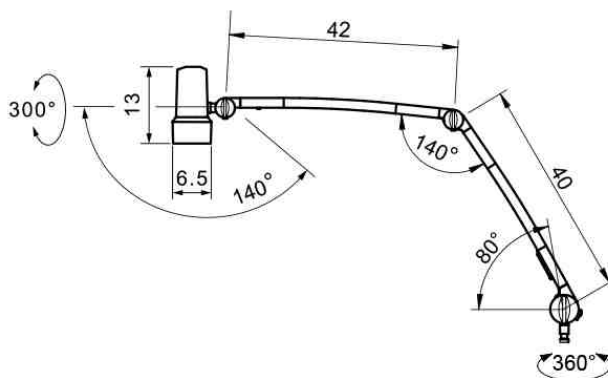

<b>fitted with</b>	LED module - Energy efficiency category A+
<b>illuminancefield @ 50 cm</b>	reading optic
<b>illuminance @ 50 cm</b>	5 000 lx
<b>color rendering index (CRI)</b>	> 93
<b>color temperature</b>	4 400 K
<b>work equipment</b>	electronic plug-in transformer
<b>mains lead</b>	1.7 m (66.92 in)
<b>luminaire body</b>	polycarbonate & acrylonitrile butadiene styrene copolymer (PC & ABS)
<b>weight (net)</b>	1.1 kg (2.42 in)
<b>connected load</b>	100-240 V ac
<b>power consumption</b>	8 W
<b>usage</b>	keypad at luminaire head
<b>balance of articulation joints</b>	spring
<b>class of protection</b>	II
<b>accessory</b>	table clamp included

<b>norms</b>	ETL / cETL
<b>special features</b>	continuously dimmable, maintenance free
<b>fastening</b>	fastening pin - Ø 16mm ( 0.63 in.)
<b>order number</b>	D15994900 - pure white

<b>fitted with</b>	LED module - Energy efficiency category A+
<b>illuminancefield @ 50 cm</b>	reading optic
<b>illuminance @ 50 cm</b>	5 000 lx
<b>color rendering index (CRI)</b>	> 93
<b>color temperature</b>	4 400 K
<b>work equipment</b>	electronic plug-in transformer
<b>mains lead</b>	1.7 m (66.92 in)
<b>luminaire body</b>	polycarbonate & acrylonitrile butadiene styrene copolymer (PC & ABS)
<b>weight (net)</b>	1.1 kg (2.42 in)
<b>connected load</b>	100-240 V ac
<b>power consumption</b>	8 W
<b>usage</b>	keypad at luminaire head
<b>balance of articulation joints</b>	spring
<b>class of protection</b>	II
<b>accessory</b>	floor stand included