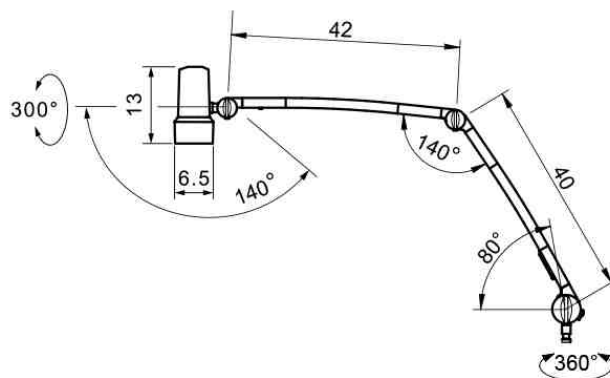

fitted with	LED module - Energy efficiency category A+ reading optic
illuminancefield @ 50 cm	5 000 lx
illuminance @ 50 cm	> 93
color rendering index (CRI)	4 400 K
color temperature	electronic plug-in transformer
work equipment	1.7 m (66.92 in)
mains lead	polycarbonate & acrylonitrile butadiene styrene copolymer (PC & ABS)
luminaire body	1.1 kg (2.42 in)
weight (net)	100-240 V ac
connected load	8 W
power consumption	usage
usage	keypad at luminaire head
balance of articulation joints	spring
class of protection	II
accessory	wall mount and extension arm included

norms	ETL / cETL
special features	continuously dimmable, maintenance free
fastening	fastening pin - Ø 16mm (0.63 in.)
order number	D15994930 - pure white