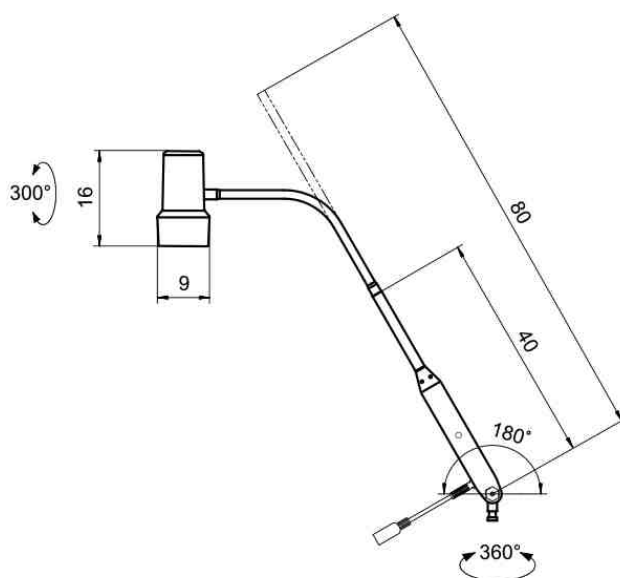

fitted with	1 x LED module - Energy efficiency category A+
Illuminancefield @ 50 cm	Ø 18 cm (7 in)
illuminance @ 50 cm	50 000 lx
color rendering index (CRI)	> 93
color temperatur	4400 K, 3800 K, 3300 K K
work equipment	electronic converter
mains lead	1.8 m (70.86 in)
luminaire body	polycarbonate & acrylonitrile butadiene styrene copolymer (PC & ABS)
weight (net)	1.3 kg (2.86 lb)
Power consumption	18 W
usage	keypad at luminaire head
balance of articulation joints	friction
class of protection	II
norms	EN 60601-1, EN 60601-2-41
special features	3 color shades, 5 dimming levels, maintenance free
Fastening	Fastening pin (Ø 16mm)
included accessory	table clamp

light distribution

fitted with	1 x LED module - Energy efficiency category A+
Illuminancefield @ 50 cm	Ø 18 cm (7 in)
illuminance @ 50 cm	50 000 lx
color rendering index (CRI)	> 93
color temperatur	4400 K, 3800 K, 3300 K K
work equipment	electronic converter
mains lead	1.8 m (70.86 in)
luminaire body	polycarbonate & acrylonitrile butadiene styrene copolymer (PC & ABS)
weight (net)	1.3 kg (2.86 lb)
Power consumption	18 W
usage	keypad at luminaire head
balance of articulation joints	friction
class of protection	II
norms	EN 60601-1, EN 60601-2-41
special features	3 color shades, 5 dimming levels, maintenance free
Fastening	Fastening pin (Ø 16mm)
included accessory	floorstand