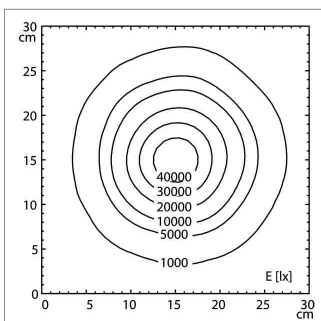

light distribution

fitted with	1 x LED module - Energy efficiency category A+
Illuminancefield @ 50 cm	Ø 18 cm (7 in)
illuminance @ 50 cm	50 000 lx
color rendering index (CRI)	> 93
color temperatur	4400 K, 3800 K, 3300 K K
work equipment	electronic converter
mains lead	1.8 m (70.86 in)
luminaire body	polycarbonate & acrylonitrile butadiene styrene copolymer (PC & ABS)
weight (net)	1.3 kg (2.86 lb)
Power consumption	18 W
usage	keypad at luminaire head
balance of articulation joints	friction
class of protection	II
norms	EN 60601-1, EN 60601-2-41
special features	3 color shades, 5 dimming levels, maintenance free
Fastening	Fastening pin (Ø 16mm)
included accessory	floorstand

light distribution

fitted with	1 x LED module - Energy efficiency category A+
Illuminancefield @ 50 cm	Ø 18 cm (7 in)
illuminance @ 50 cm	50 000 lx
color rendering index (CRI)	> 93
color temperatur	4400 K, 3800 K, 3300 K K
work equipment	electronic converter
mains lead	1.8 m (70.86 in)
luminaire body	polycarbonate & acrylonitrile butadiene styrene copolymer (PC & ABS)
weight (net)	1.3 kg (2.86 lb)
Power consumption	18 W
usage	keypad at luminaire head
balance of articulation joints	friction
class of protection	II
norms	EN 60601-1, EN 60601-2-41
special features	3 color shades, 5 dimming levels, maintenance free
Fastening	Fastening pin (Ø 16mm)
included accessory	wall mount