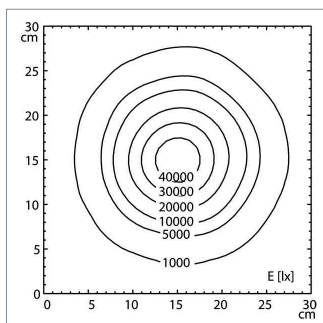

fitted with	1 x LED module - Energy efficiency category A+
Illuminancefield @ 50 cm	Ø 18 cm (7 in)
illuminance @ 50 cm	50 000 lx
color rendering index (CRI)	> 93
color temperatur	4400 K, 3800 K, 3300 K K
work equipment	electronic converter
mains lead	1.8 m (70.86 in)
luminaire body	polycarbonate & acrylonitrile butadiene styrene copolymer (PC & ABS)
weight (net)	1.3 kg (2.86 lb)
Power consumption	18 W
usage	keypad at luminaire head
balance of articulation joints	friction
class of protection	II
norms	EN 60601-1, EN 60601-2-41
special features	3 color shades, 5 dimming levels, maintenance free
Fastening	Fastening pin (Ø 16mm)
included accessory	table clamp

light distribution

fitted with	1 x LED module - Energy efficiency category A+
Illuminancefield @ 50 cm	Ø 18 cm (7 in)
illuminance @ 50 cm	50 000 lx
color rendering index (CRI)	> 93
color temperatur	4400 K, 3800 K, 3300 K K
work equipment	electronic converter
mains lead	1.8 m (70.86 in)
luminaire body	polycarbonate & acrylonitrile butadiene styrene copolymer (PC & ABS)
weight (net)	1.3 kg (2.86 lb)
Power consumption	18 W
usage	keypad at luminaire head
balance of articulation joints	friction
class of protection	II
norms	EN 60601-1, EN 60601-2-41
special features	3 color shades, 5 dimming levels, maintenance free
Fastening	Fastening pin (Ø 16mm)
included accessory	floorstand