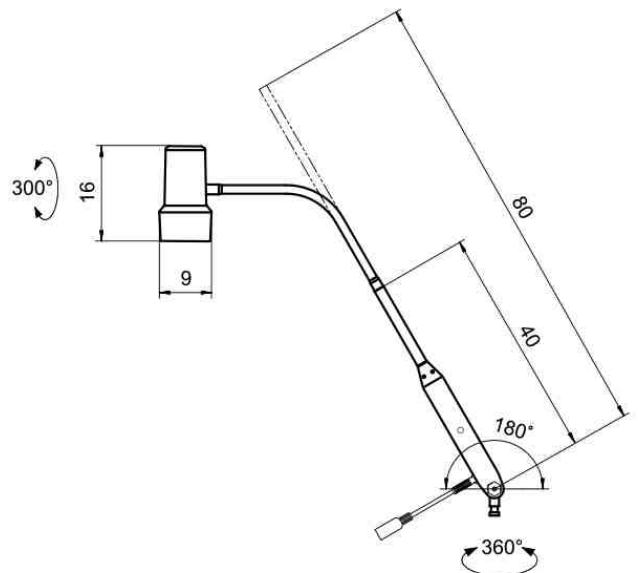

light distribution

fitted with	1 x LED module - Energy efficiency category A+
Illuminancefield @ 50 cm	Ø 18 cm (7 in)
illuminance @ 50 cm	50 000 lx
color rendering index (CRI)	> 93
color temperatur	4400 K, 3800 K, 3300 K K
work equipment	electronic converter
mains lead	1.8 m (70.86 in)
luminaire body	polycarbonate & acrylonitrile butadiene styrene copolymer (PC & ABS)
weight (net)	1.3 kg (2.86 lb)
Power consumption	18 W
usage	keypad at luminaire head
balance of articulation joints	friction
class of protection	II
norms	EN 60601-1, EN 60601-2-41
special features	3 color shades, 5 dimming levels, maintenance free
Fastening	Fastening pin (Ø 16mm)
included accessory	wall mount

light distribution

fitted with	1 x LED module - Energy efficiency category A+
Illuminancefield @ 50 cm	Ø 18 cm (7 in)
illuminance @ 50 cm	50 000 lx
color rendering index (CRI)	> 93
color temperatur	4400 K, 3800 K, 3300 K K
work equipment	electronic converter
mains lead	1.8 m (70.86 in)
luminaire body	polycarbonate & acrylonitrile butadiene styrene copolymer (PC & ABS)
weight (net)	1.3 kg (2.86 lb)
Power consumption	18 W
usage	keypad at luminaire head
balance of articulation joints	friction
class of protection	II
norms	EN 60601-1, EN 60601-2-41
special features	3 color shades, 5 dimming levels, maintenance free
Fastening	Fastening pin (Ø 16mm)
included accessory	wall mount with extension arm