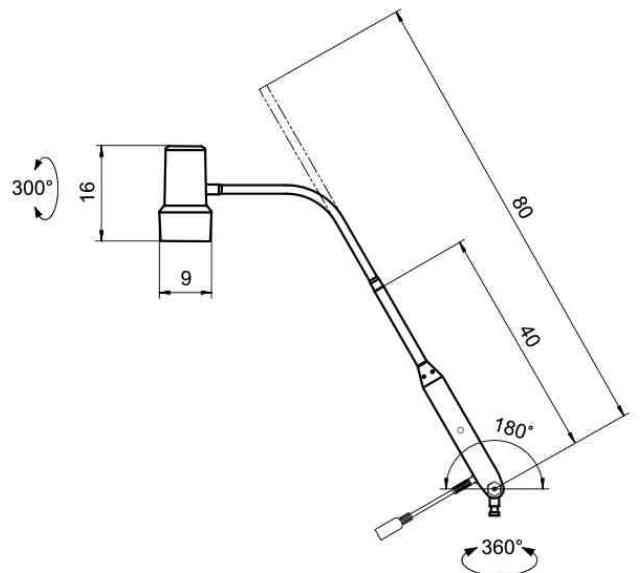

light distribution