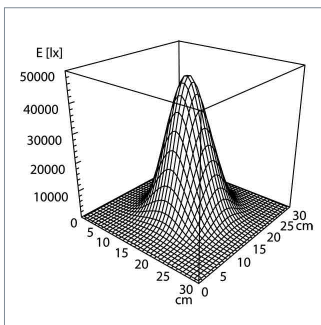

light distribution

fitted with	1 x LED module - Energy efficiency category A+
Illuminancefield @ 50 cm	Ø 18 cm (7 in)
illuminance @ 50 cm	50 000 lx
color rendering index (CRI)	> 93
color temperatur	4400 K, 3800 K, 3300 K K
work equipment	electronic converter
mains lead	1.8 m (70.86 in)
luminaire body	polycarbonate & acrylonitrile butadiene styrene copolymer (PC & ABS)
weight (net)	1.3 kg (2.86 lb)
Power consumption	18 W
usage	keypad at luminaire head
balance of articulation joints	friction
class of protection	II
norms	EN 60601-1, EN 60601-2-41
special features	3 color shades, 5 dimming levels, maintenance free
Fastening	Fastening pin (Ø 16mm)
included accessory	floorstand

light distribution

fitted with	1 x LED module - Energy efficiency category A+
Illuminancefield @ 50 cm	Ø 18 cm (7 in)
illuminance @ 50 cm	50 000 lx
color rendering index (CRI)	> 93
color temperatur	4400 K, 3800 K, 3300 K K
work equipment	electronic converter
mains lead	1.8 m (70.86 in)
luminaire body	polycarbonate & acrylonitrile butadiene styrene copolymer (PC & ABS)
weight (net)	1.3 kg (2.86 lb)
Power consumption	18 W
usage	keypad at luminaire head
balance of articulation joints	friction
class of protection	II
norms	EN 60601-1, EN 60601-2-41
special features	3 color shades, 5 dimming levels, maintenance free
Fastening	Fastening pin (Ø 16mm)
included accessory	wall mount