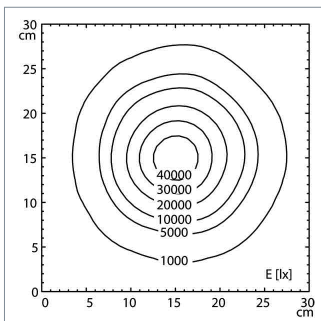

light distribution