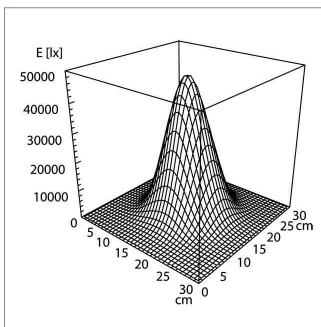

light distribution