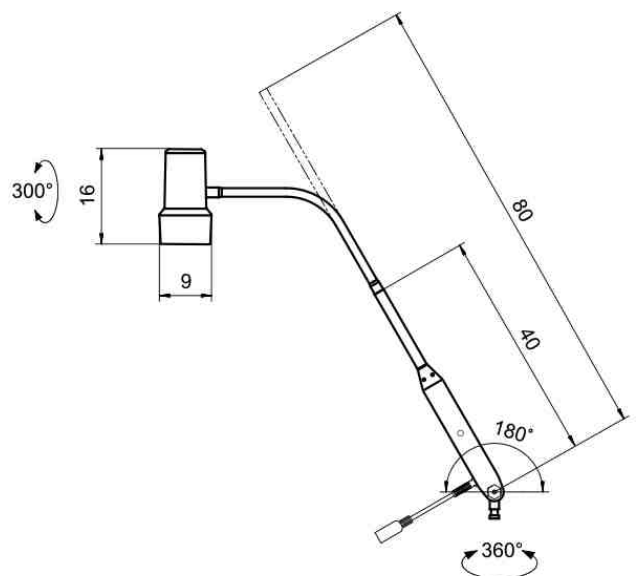

light distribution

fitted with	1 x LED module - Energy efficiency category A+
Illuminancefield @ 50 cm	Ø 18 cm (7 in)
illuminance @ 50 cm	50 000 lx
color rendering index (CRI)	> 93
color temperatur	4400 K, 3800 K, 3300 K K
work equipment	electronic converter
mains lead	1.8 m (70.86 in)
luminaire body	polycarbonate & acrylonitrile butadiene styrene copolymer (PC & ABS)
weight (net)	1.3 kg (2.86 lb)
Power consumption	18 W
usage	keypad at luminaire head
balance of articulation joints	friction
class of protection	II
norms	EN 60601-1, EN 60601-2-41
special features	3 color shades, 5 dimming levels, maintenance free
Fastening	Fastening pin (Ø 16mm)
included accessory	floorstand

light distribution

fitted with	1 x LED module - Energy efficiency category A+
Illuminancefield @ 50 cm	Ø 18 cm (7 in)
illuminance @ 50 cm	50 000 lx
color rendering index (CRI)	> 93
color temperatur	4400 K, 3800 K, 3300 K K
work equipment	electronic converter
mains lead	1.8 m (70.86 in)
luminaire body	polycarbonate & acrylonitrile butadiene styrene copolymer (PC & ABS)
weight (net)	1.3 kg (2.86 lb)
Power consumption	18 W
usage	keypad at luminaire head
balance of articulation joints	friction
class of protection	II
norms	EN 60601-1, EN 60601-2-41
special features	3 color shades, 5 dimming levels, maintenance free
Fastening	Fastening pin (Ø 16mm)
included accessory	wall mount