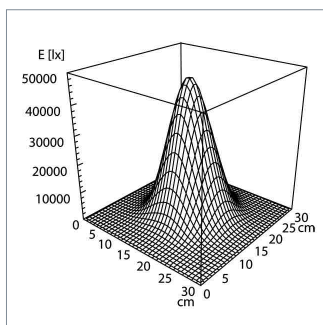

fitted with	1 x LED module - Energy efficiency category A+
Illuminancefield @ 50 cm	Ø 18 cm (7 in)
illuminance @ 50 cm	50 000 lx
color rendering index (CRI)	> 93
color temperatur	4400 K, 3800 K, 3300 K K
work equipment	electronic converter
mains lead	1.8 m (70.86 in)
luminaire body	polycarbonate & acrylonitrile butadiene styrene copolymer (PC & ABS)
weight (net)	1.3 kg (2.86 lb)
Power consumption	18 W
usage	keypad at luminaire head
balance of articulation joints	friction
class of protection	II
norms	EN 60601-1, EN 60601-2-41
special features	3 color shades, 5 dimming levels, maintenance free
Fastening	Fastening pin (Ø 16mm)
included accessory	table clamp

light distribution

fitted with	1 x LED module - Energy efficiency category A+
Illuminancefield @ 50 cm	Ø 18 cm (7 in)
illuminance @ 50 cm	50 000 lx
color rendering index (CRI)	> 93
color temperatur	4400 K, 3800 K, 3300 K K
work equipment	electronic converter
mains lead	1.8 m (70.86 in)
luminaire body	polycarbonate & acrylonitrile butadiene styrene copolymer (PC & ABS)
weight (net)	1.3 kg (2.86 lb)
Power consumption	18 W
usage	keypad at luminaire head
balance of articulation joints	friction
class of protection	II
norms	EN 60601-1, EN 60601-2-41
special features	3 color shades, 5 dimming levels, maintenance free
Fastening	Fastening pin (Ø 16mm)
included accessory	floorstand