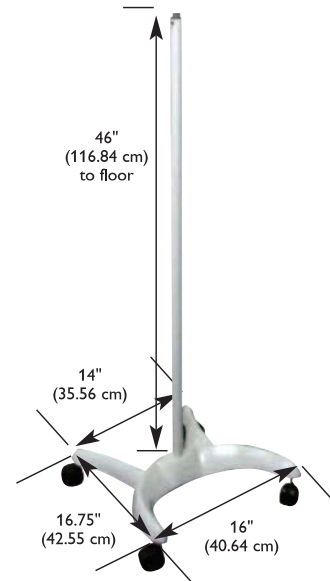

Summary of technical data	
Illuminance:	45,000 lux (4181 fc) at 18" (46 cm)
Color temperature:	3200 K (natural coloring)
CRI (Color Rendering Index):	91
Type of bulb:	35-watt halogen bulb; 2000-hour bulb life
Power requirements:	120V model standard; 230 / 240V model available
Certifications/Approvals:	IEC/UL 60601-1 / IEC 60601-2-41 / IEC/EN 60601-1-2; CAN/CSA C22.2 601-1 M90 certified CE marked
Product warranty:	5-year limited warranty
Origin:	Assembled in the USA

Note: The optical data are nominal values based on measurements calculated according to UL/IEC performance standards at 120V

Sample Model No: GLW32FL = Gleamer® Standard Spot, 230 / 240V, Floorstand

Gleamer®	Voltage	Model
GL = Standard Spot GLW = Wide Beam Spot	30 = 120V 32 = 230 / 240V	FL = Floorstand W = Extension Arm and Universal Wall Mount