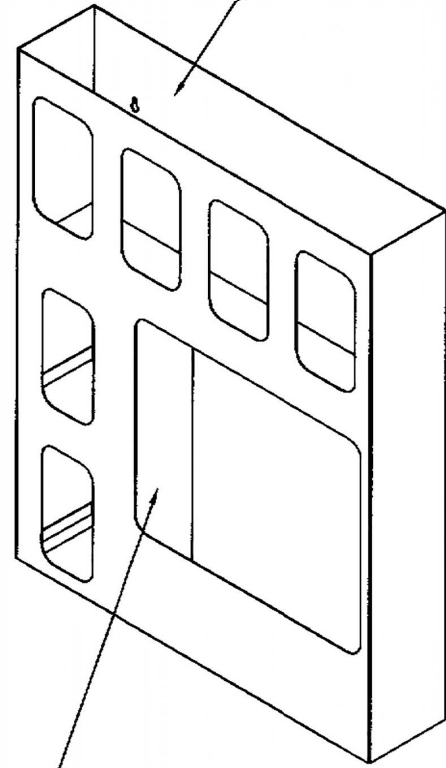

10" DEEP OPENING AT TOP

14 3/4" INSIDE DIMENSION
(LEFT TO RIGHT)

NOTES

MATERIAL: 22 GA. (.030") 430 STAINLESS STEEL
HOLDS GLOVES, MASKS AND GOWNS
OUTSIDE DIMENSIONS: 26"H x 21"W x 4 1/2"D.
OPTIONAL 307001 - DOOR HANGER BRACKETS
4 KEYHOLE SLOTS PROVIDING FOR MOUNTING. USE UP TO #10 HARDWARE
(NOT INCLUDED). 16" SQUARE PATTERN; 4 7/8" FROM TOP EDGE.

CAT. NO.: 307000		
DESCRIPTION: ISOLATION STATION		
SCALE: NONE	DRAWING NUMBER:	DRAWN BY: R.Z.
CODE: 071601	307000 SPECS.	REVI 6D: